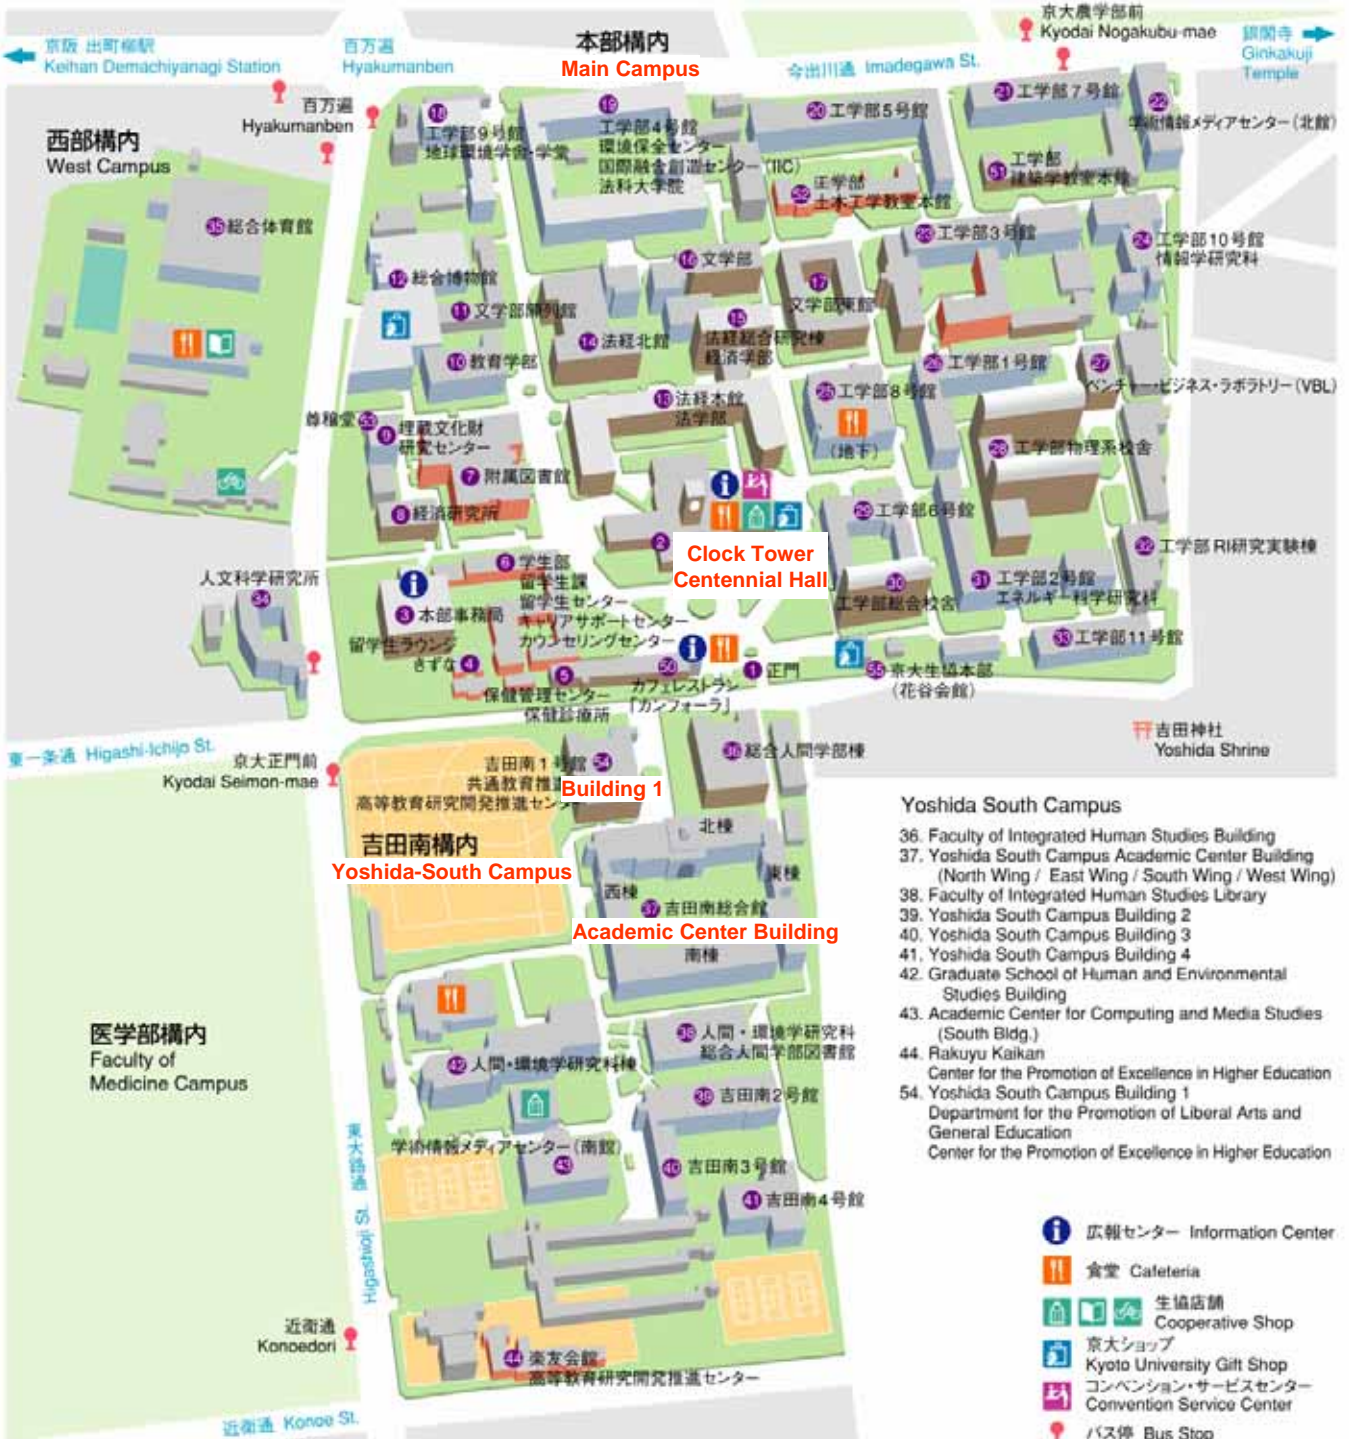

Main Campus

- 1. Main Gate
- 2. Clock Tower Centennial Hall  
University Archives  
Restaurant "La four"
- 3. Administration (Central)
- 4. Student Lounge KI-ZU-NA
- 5. Center for Student Health  
The Health and Medical Services
- 6. Student Affairs Department  
Foreign Student Division  
Center for Student Exchange  
Career Support Center  
Counseling Center
- 7. University Library (Central Library)
- 8. Institute of Economic Research
- 9. Center for Archaeological Operations
- 10. Faculty of Education

- 11. Faculty of Letters Exhibition Hall
- 12. The Kyoto University Museum
- 13. Faculty of Law and Economics Main Bldg.  
Faculty of Law
- 14. Faculty of Law and Economics North Bldg.
- 15. Faculty of Law and Economics Research Bldg.  
Faculty of Economics
- 16. Faculty of Letters
- 17. Faculty of Letters East Bldg.
- 18. Faculty of Engineering Bldg. No.9  
School of Global Environmental Studies  
/ Hall of Global Environmental Research
- 19. Faculty of Engineering Bldg. No.4  
Environment Preservation Center  
International Innovation Center (IIC)  
Law School
- 20. Faculty of Engineering Bldg. No.5

West Campus

- 35. Sports Gymnasium

- 広報センター Information Center
- 食堂 Canteen
- 生協店舗 Cooperative Shop
- 京大ショップ Kyoto University Gift Shop
- コンベンション・サービスセンター Convention Service Center
- バス停 Bus Stop